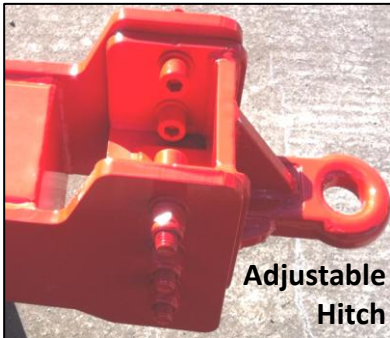

## 2 Axle Flatbed Optional Extras

Adjustable Hitch

Swivel Eye

Towing Eye With Matrix Plate

Landing Leg

Brake Fail System

Front Hay Rack

Extra Set Of Rear Lights

Light Guards

Air & Electric Suzie

Chequer Plate Floor

Beacon Plate

Beacon Fitted

For a full list of Tandem Axle Flatbed options please contact McCauleys for a **full specification sheet.**