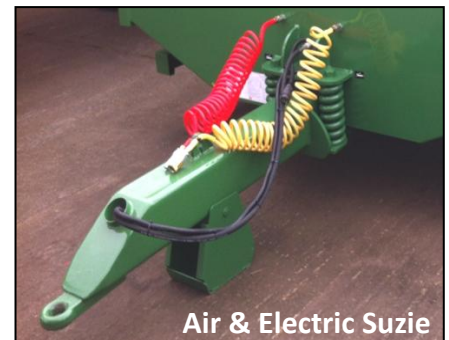

## 2 Axle Flatbed Optional Extras

Adjustable Hitch

Swivel Eye

Towing Eye With Matrix Plate

Landing Leg

Brake Fail System

Front Hay Rack

Extra Set Of Rear Lights

Light Guards

Air & Electric Suzie

Chequer Plate Floor

Beacon Plate

Beacon Fitted

For a full list of Tandem Axle Flatbed options please contact McCauleys for a **full specification sheet.**