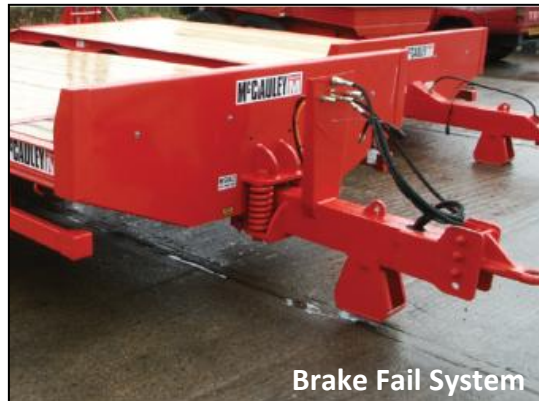

## 2 Axle Flatbed Optional Extras

Adjustable Hitch

Swivel Eye

Towing Eye With Matrix Plate

Landing Leg

Brake Fail System

Front Hay Rack

Extra Set Of Rear Lights

Light Guards

Air & Electric Suzie

Chequer Plate Floor

Beacon Plate

Beacon Fitted

For a full list of Tandem Axle Flatbed options please contact McCauleys for a **full specification sheet.**