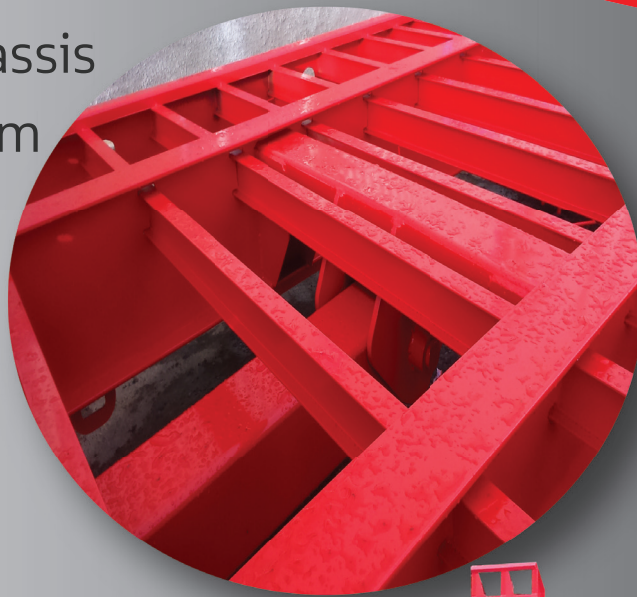

### New Low Loader Key Features

- Crossmembers through chassis
- Lowered Bed height 840mm
- 7 leaf Spring Suspension
- Chequer plate protection over wheels
- Tie points in side chime
- Wide track axles for extra stability